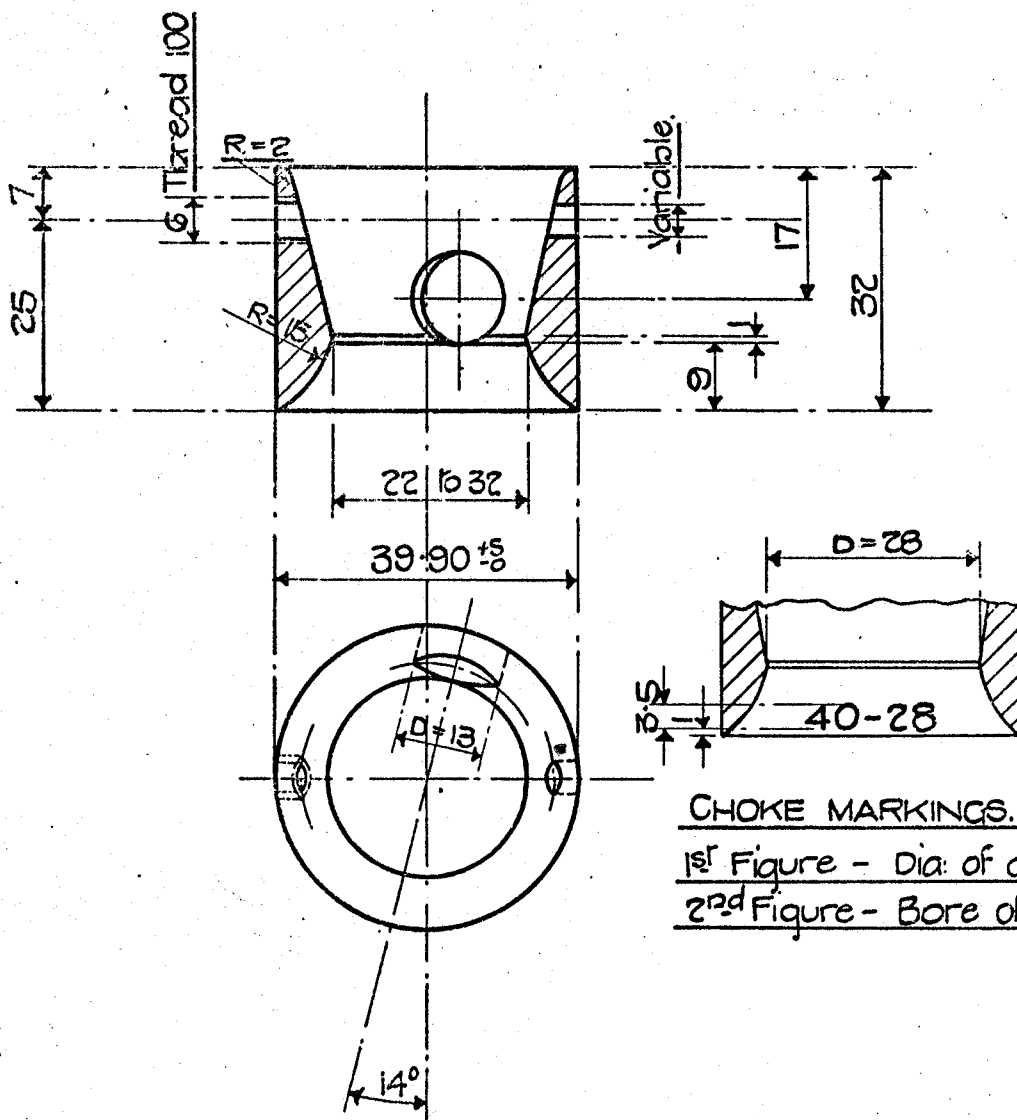

SOLEX CARBURETTOR 40 MOH.

CHOKE TUBE.

ALUMINIUM.

Tolerances in hundredths of millimetres.

SOLEX LTD  
LONDON N.W.1.  
23-9-24.