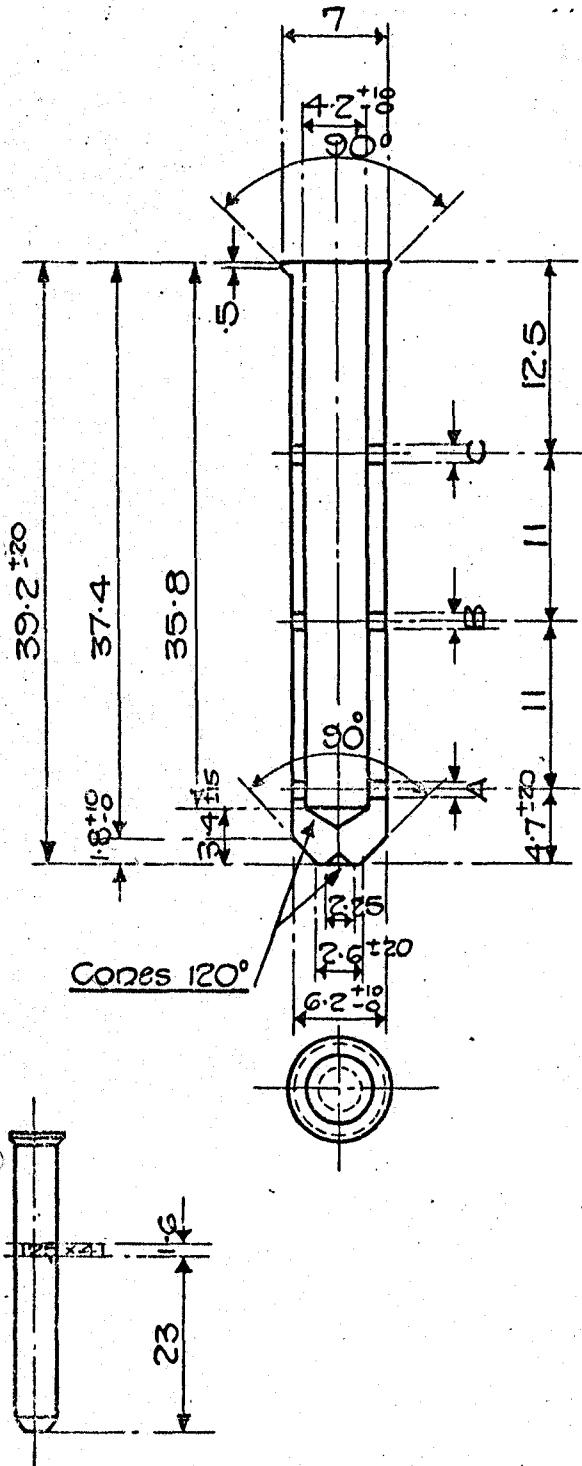

4663.

SOLEX CARBURETTOR.

MAIN JET.

DELTA BRASS QUALITY "DIXTRUDE X D"

N°	Eruption Holes		
	A	B	C
41	120	120	120
42	160	160	160
43	130	130	130
44	100	100	100
51	0	120	120

Drawn by	H. H.
Checked by	L. M.
Date.	21-5-31

Fitted also with
Main Jet Carrier 50132
and Caps 50133, 50369!

SOLEX LTD
LONDON N.W.1

Tolerances in hundredths of millimetres.